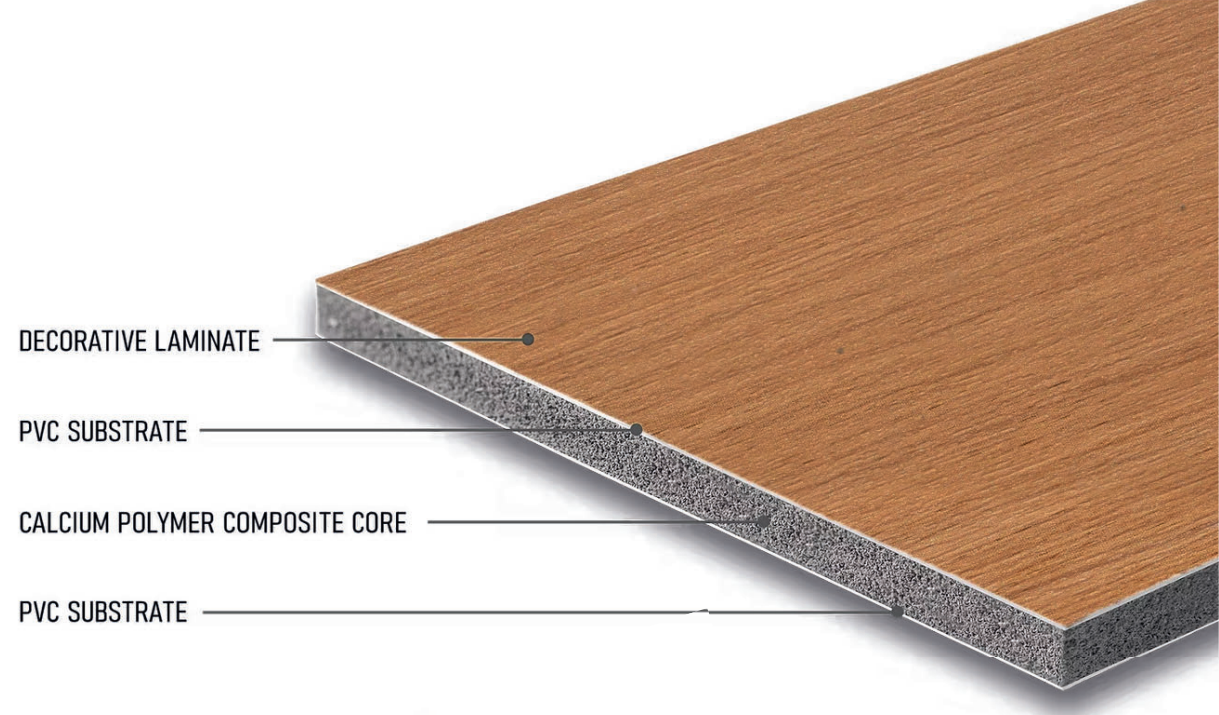

Euro Design Company

Carbon crystal wall panels are advanced decorative wall materials made from composite components like carbon-based materials (often involving carbon crystals or charcoal powder), resins (such as PVC), fillers, and additives. They combine style, performance, and sustainability for Living rooms and bedrooms, Office interiors and workspaces, Hotels and hospitality areas, Retail stores and showrooms and Reception and lobby feature Walls, Ceilings, Fixtures & Cabinets. Their solid tones make them ideal for feature walls, full wall coverage, or pairing with textured and patterned panels for a layered design effect.

Key Features

- Environmentally friendly
- Durable & low-maintenance
- Fire and water resistance
- Absorb Formaldehyde gases
- High Density Panel

Unlimited Options

- Wood Veneers
- Matte Finish
- Texture Series
- Metal Series
- Glossy Series

Water Proof Termite Free Eco Friendly Seamless Look Zero Maintenance Ready to Use Flexible and Bendable