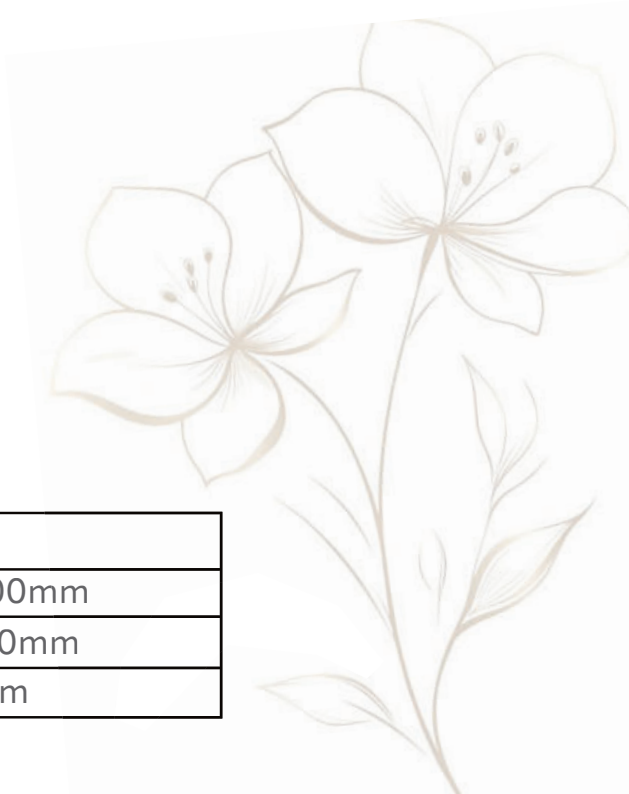

#### SPECIFICATION

Length	2400mm
Width	1220mm
Thickness	5mm

### SPECIFICATION

Length	2400mm
Width	1220mm
Thickness	5mm

SPECIFICATION	
Length	2400mm
Width	1220mm
Thickness	5mm